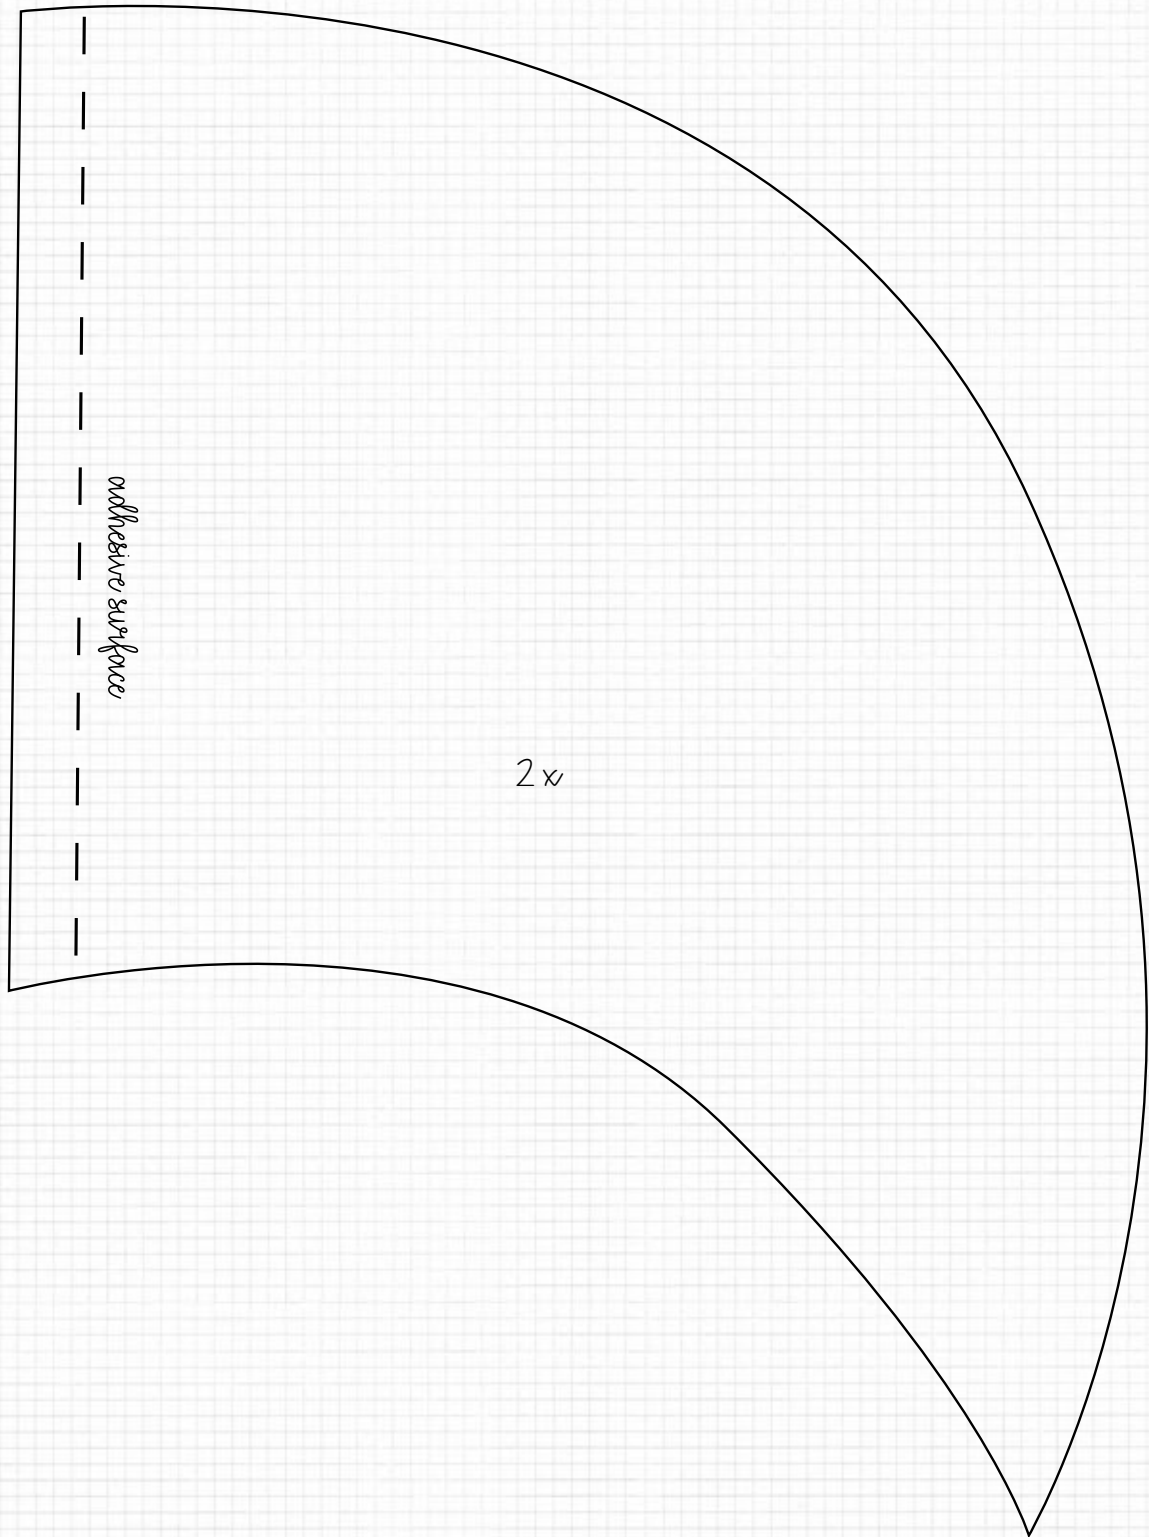

Template Fool's Caps

#URSUSDIY

WWW.URSUS-BASTELN.DE