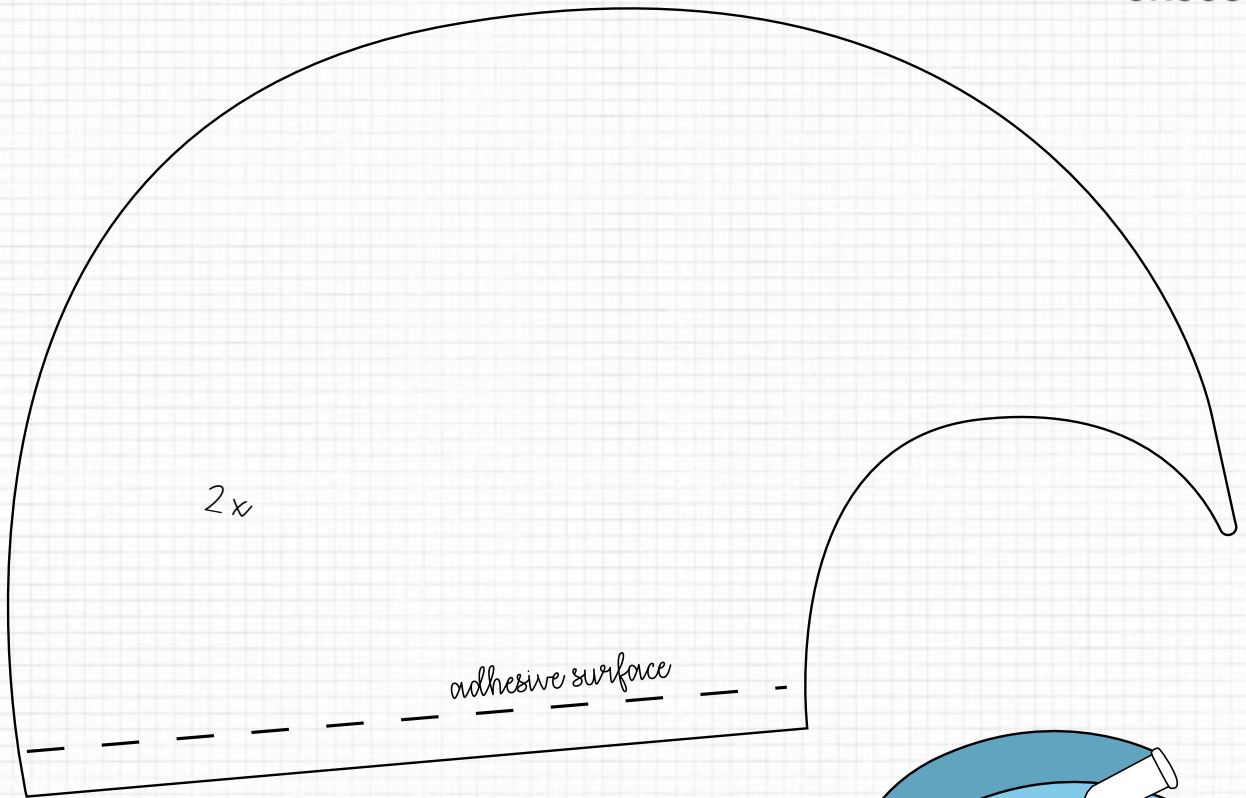

Template Fool's Caps

#URSUSDIY

WWW.URSUS-BASTELN.DE