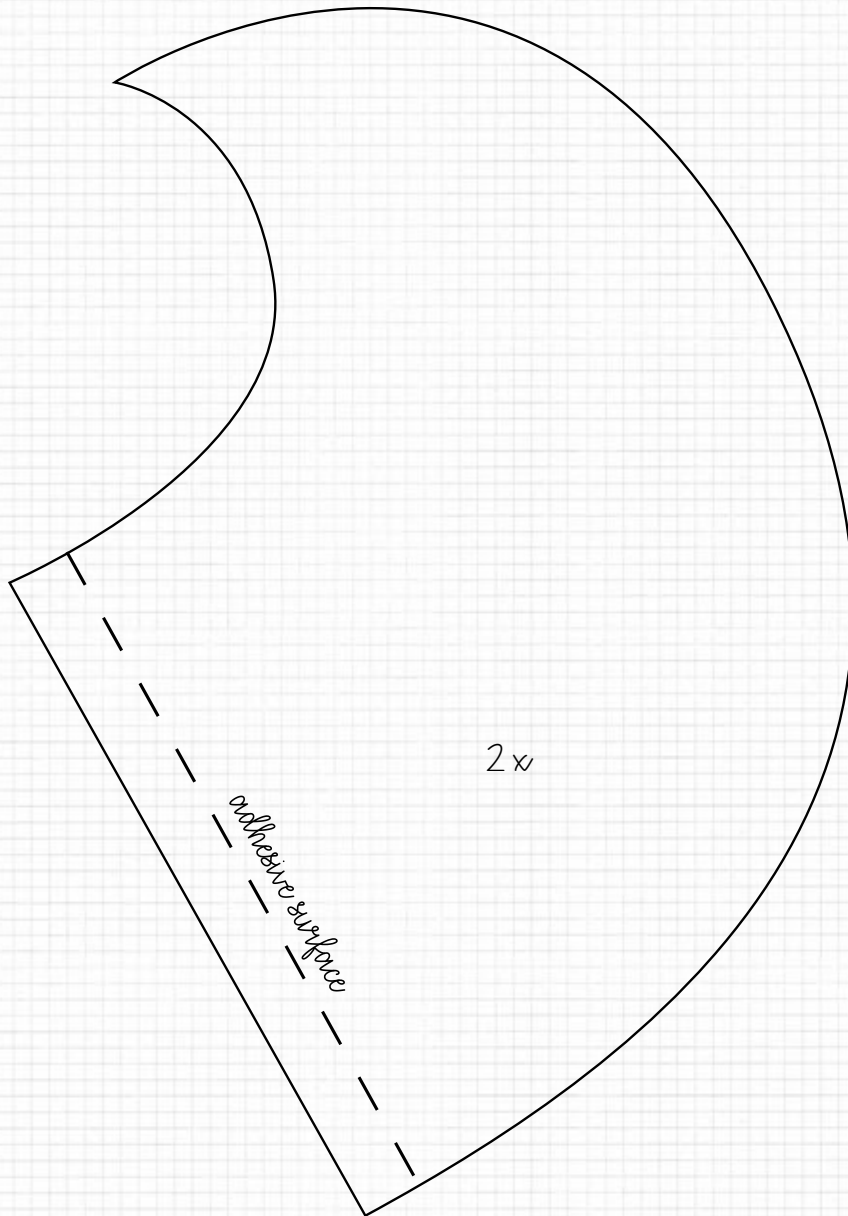

# Template FOOL'S CAP

# Template Fool's Caps

URSUS®

Measurement is circumference of the head + 3 cm

#URSUSDIY

WWW.URSUS-BASTELN.DE