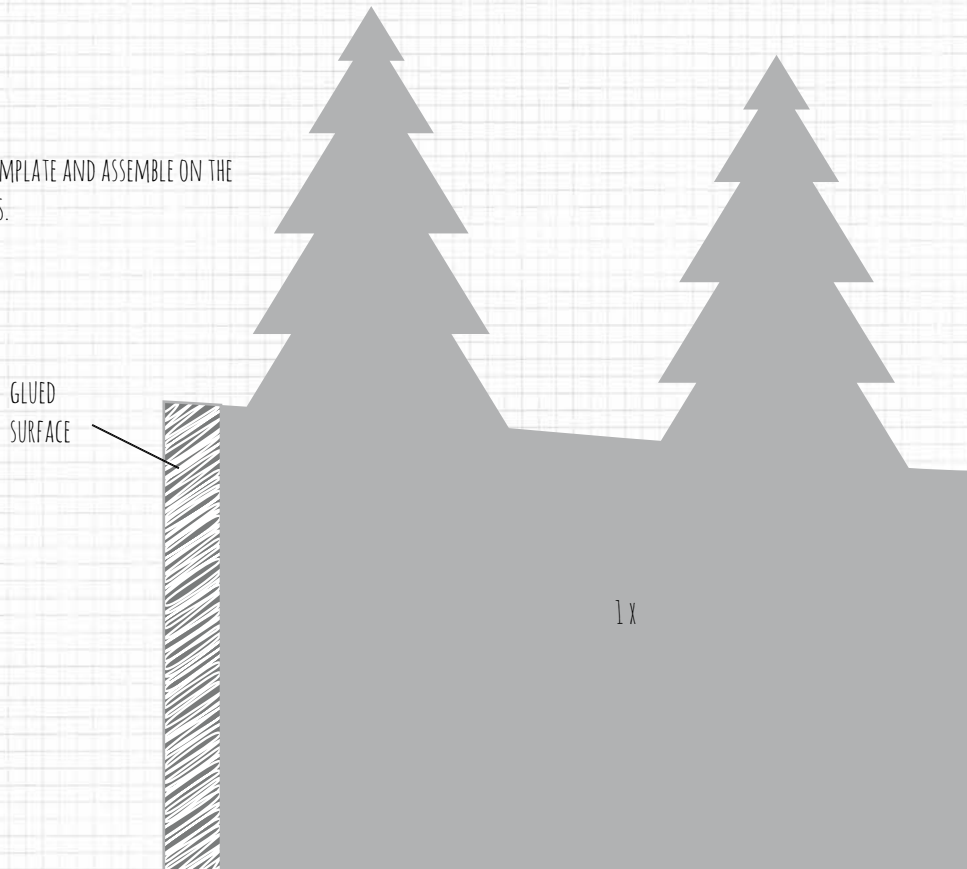

Template

LANTERN

CHRISTMAS ELF

URSUS®

MATERIALS & TOOL:

- URSUS® Kraft cardstock "Natura"
Item no.: 367 46 99
- URSUS® Photo album cardboard pad "Special edition"
Item no.: 370 46 01SE, white
URSUS® Translucent paper
Item no.: 5048 46 00, white
- URSUS® Double-side adhesive tape
Item no.: 4401 00 00
- Handicraft glue
- Printer or plotter

#URSUSDIY

WWW.URSUS-BASTELN.DE

Christmas elf lantern template

TEMPLATES TO PRINT AND CUT

CUT OUT THE TEMPLATE AND ASSEMBLE ON THE GLUED SURFACES.

Christmas elf lantern template

TEMPLATES TO PRINT AND CUT

CUT OUT THE TEMPLATE AND ASSEMBLE ON THE GLUED SURFACES.